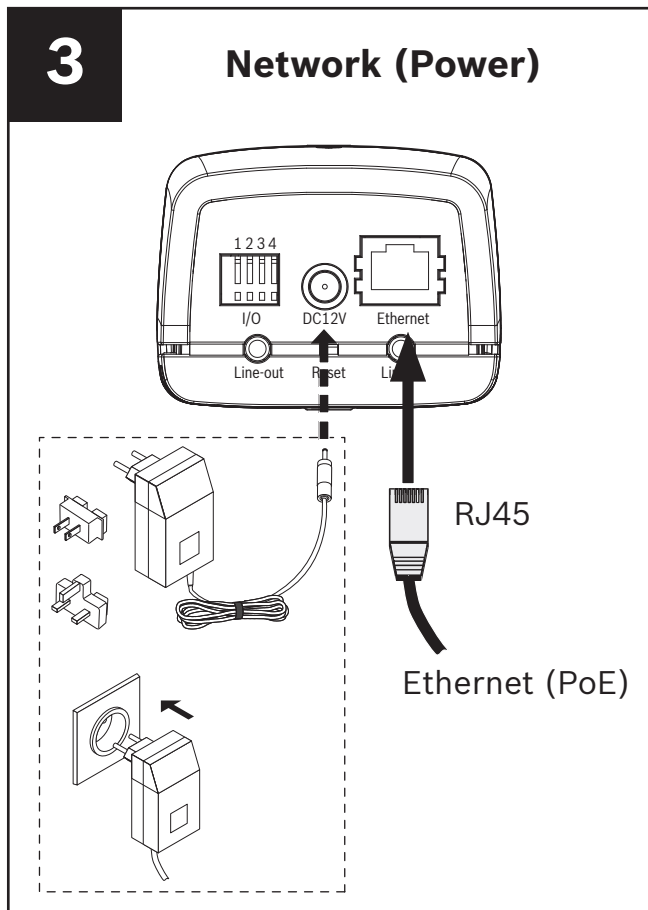

IP Camera 200 Series HD - NBC-265-P - Quick Install

This equipment is only to be connected to PoE networks without routing to outside plant

5

Audio

Line in: 9 kOhm typ., 200 mVrms
 Line out: 16 Ohm min. 200 mVrms (earphone compatible)

6

Bosch Video Client

7

Bosch Video Client Wizard

Default IP: 192.168.0.1

8

Adjust