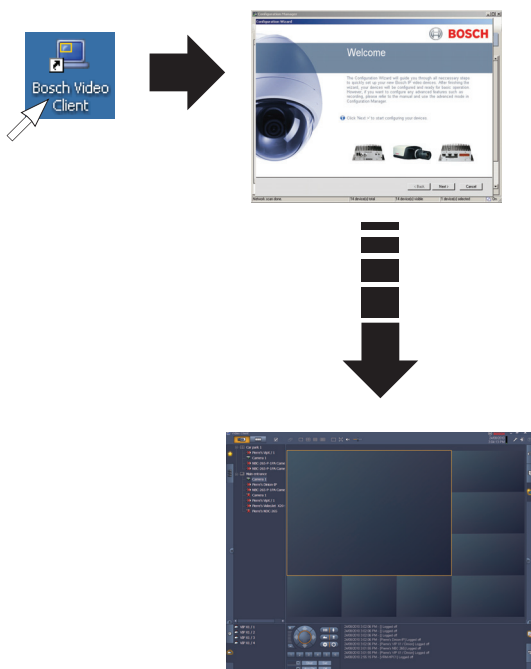

IP Camera 200 Series HD - NBC-265-P - Quick Install

This equipment is only to be connected to PoE networks without routing to outside plant

5

Audio

Line in: 9 kOhm typ., 200 mVrms
 Line out: 16 Ohm min. 200 mVrms (earphone compatible)

6

Bosch Video Client

7

Bosch Video Client Wizard

Default IP: 192.168.0.1

8

Adjust