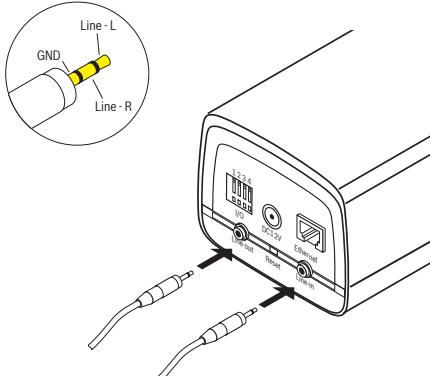

IP Camera 200 Series HD - NBC-265-P - Quick Install

This equipment is only to be connected to PoE networks without routing to outside plant

5

Audio

Line in: 9 kOhm typ., 200 mVrms
 Line out: 16 Ohm min. 200 mVrms (earphone compatible)

6

Bosch Video Client

7

Bosch Video Client Wizard

Default IP: 192.168.0.1

8

Adjust