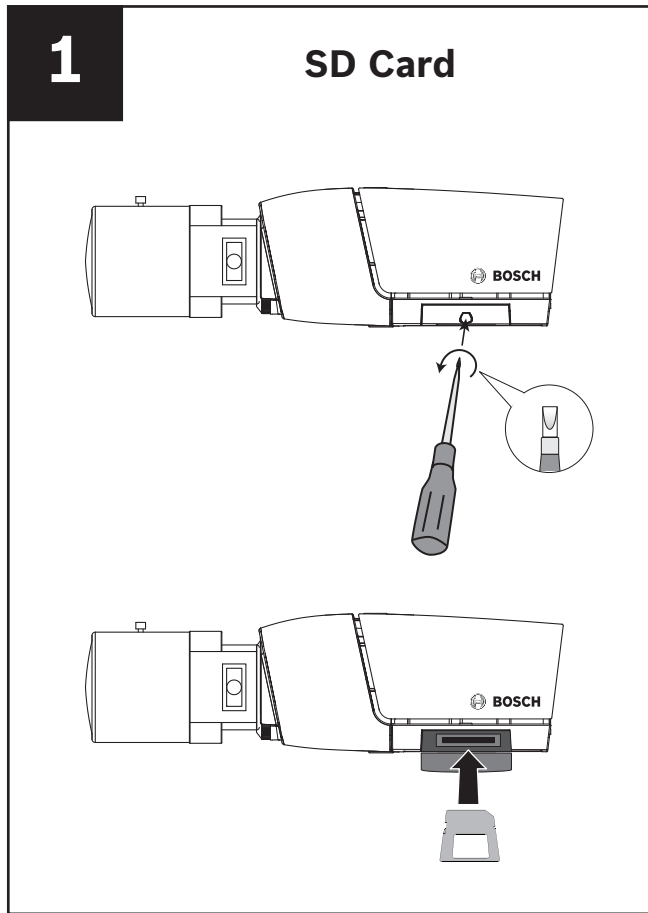

IP Camera 200 Series HD - NBC-265-P - Quick Install

This equipment is only to be connected to PoE networks without routing to outside plant

5

Audio

Line in: 9 kOhm typ., 200 mVrms
 Line out: 16 Ohm min. 200 mVrms (earphone compatible)

6

Bosch Video Client

7

Bosch Video Client Wizard

Default IP: 192.168.0.1

8

Adjust