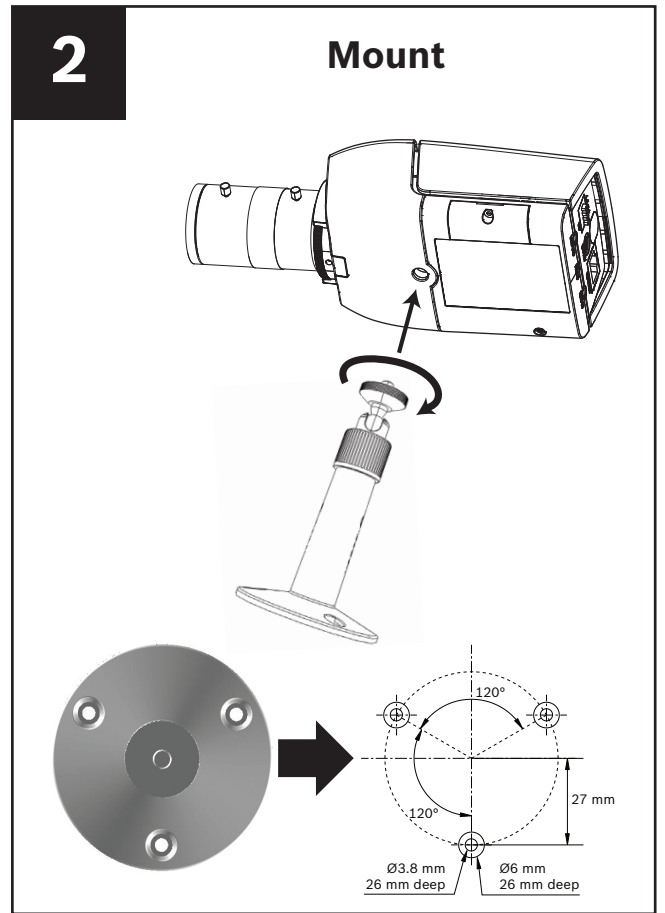

IP Camera 200 Series HD - NBC-265-P - Quick Install

This equipment is only to be connected to PoE networks without routing to outside plant

5

Audio

Line in: 9 kOhm typ., 200 mVrms
 Line out: 16 Ohm min. 200 mVrms (earphone compatible)

6

Bosch Video Client

7

Bosch Video Client Wizard

Default IP: 192.168.0.1

8

Adjust