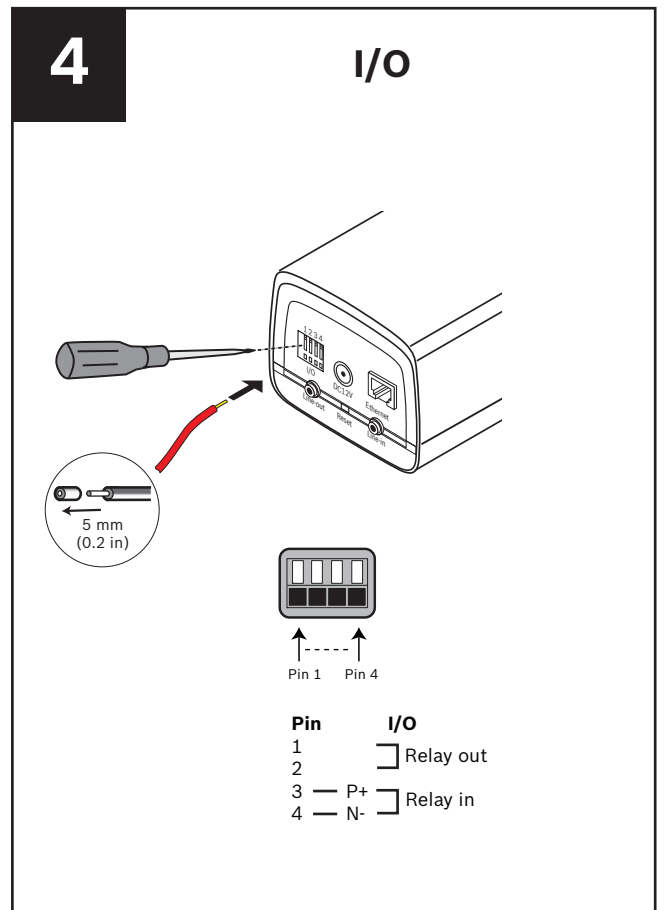

IP Camera 200 Series HD - NBC-265-P - Quick Install

This equipment is only to be connected to PoE networks without routing to outside plant

5

Audio

Line in: 9 kOhm typ., 200 mVrms
 Line out: 16 Ohm min. 200 mVrms (earphone compatible)

6

Bosch Video Client

7

Bosch Video Client Wizard

Default IP: 192.168.0.1

8

Adjust