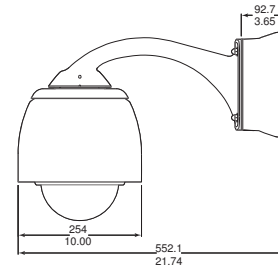

- **Password Control:** This feature allows the installer to determine the security level of dome commands. Available settings are as follows:

- **Low:** any user can access any option.
- **Medium:** a published command unlocks the commands

[OFF-90-ENTER].

- **High:** a four digit, modifiable password is required to unlock the commands.

Installation/configuration notes