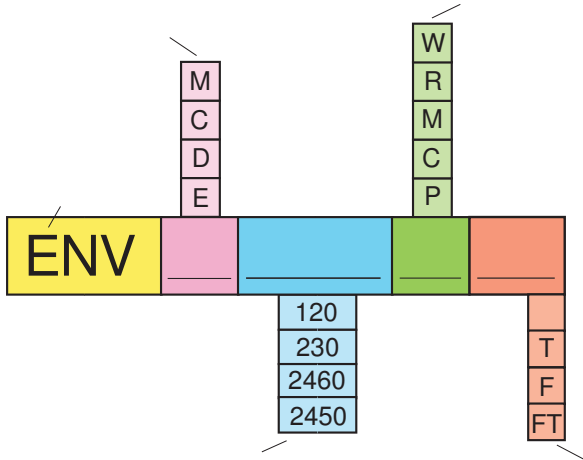

1. 1 EnviroDome
2. 2 M – 18x Monochrome
   - Note: This option is available only in the Americas.C – 18x Color
   D – 18x Day/Night
   E – 26x Day/Night
3. 3 W – Wall
   R – Roof³
   - Note: This option is available only in the Americas.M – Mast (pole)
   C – Corner
   P – Pipe
4. 4 _ – Standard
   T – AutoTrack⁴
   F – Fiber²
   FT – Fiber w/AutoTrack^{2,4}
5. 5 120 – 120 VAC, 60 Hz NTSC
   230 – 230 VAC, 50 Hz PAL
   2460 – 24 VAC, 60 Hz NTSC¹
   2450 – 24 VAC, 50 Hz PAL¹

1. No transformer included. Customer must supply 24 VAC, 50 W transformer (ENV-PSU or equivalent). Not available with fiber optic option.
2. Fiber option only available in kits with transformers. For kits without transformers, an LTC 4628 may be used with standard ENV kit. Each fiber kit requires an LTC 4629 at the system.
3. Roof mount mounts to vertical parapet. For flat roof installations, you must also order the LTC 9230/01 Flat Roof Adapter Plate.
4. Tracker not available on Monochrome models.

The Rugged Bubble option is ordered separately, as a replacement component, available in Clear or Tinted.

Technical specifications

Camera 18x Color/18x Day/Night

Imager	1/4 in. Exview CCD	
	(752 x 582 PAL) / (768 x 494 NTSC)	
Lens	18x Zoom (4.1 mm–73.8 mm) F1.4 to F3.0	
Focus	Automatic with manual override	
Iris	Automatic with manual override	
Field of View	2.7° to 48°	
Video Output	1.0 Vp-p, 75 Ohm	
Gain Control	Off / Auto (with adjustable limit)	
Synchronization	Line-lock (–120° to 120° vertical phase adjust) or internal crystal	
Aperture Correction	Horizontal and vertical	
Digital Zoom	12x	
Horizontal Resolution	470 TVL (NTSC) / 460 TVL (PAL)	
Sensitivity (Minimum Usable Video: 20 IRE)	18x Color	18x Day/Night
Day Mode w/Slow Shutter Off	0.25 lux	0.25 lux
Night Mode w/Slow Shutter Off	–	0.031 lux
Day Mode w/Slow Shutter On	0.0033 lux	0.0033 lux
Night Mode w/Slow Shutter On	–	0.0005 lux
Sensitivity (Usable video: 50 IRE)	18x Color	18x Day/Night
Day Mode w/Slow Shutter Off	0.7 lux	0.7 lux
Night Mode w/Slow Shutter Off	–	0.166 lux
Day Mode w/Slow Shutter On	0.0082 lux	0.0082 lux
Night Mode w/Slow Shutter On	–	0.0013 lux
SNR	>50 dB	
White Balance	2000 K to 10,000 K	

Camera 26x Day/Night

Imager	1/4 in. Exview HAD CCD	
	(752 x 582 PAL) / (768 x 494 NTSC)