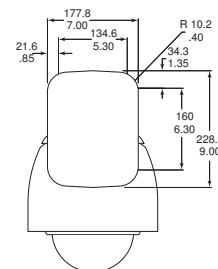

- **Password Control:** This feature allows the installer to determine the security level of dome commands. Available settings are as follows:

- **Low:** any user can access any option.
- **Medium:** a published command unlocks the commands

[OFF-90-ENTER].

- **High:** a four digit, modifiable password is required to unlock the commands.

Installation/configuration notes