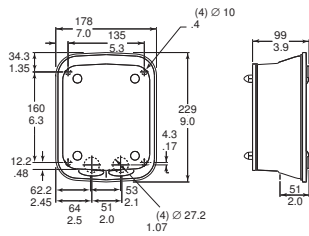

1. 1 EnviroDome
2. 2 M – 18x Monochrome
   - Note: This option is available only in the Americas.C – 18x Color
   D – 18x Day/Night
   E – 26x Day/Night
3. 3 W – Wall
   R – Roof³
   - Note: This option is available only in the Americas.M – Mast (pole)
   C – Corner
   P – Pipe
4. 4 _ – Standard
   T – AutoTrack⁴
   F – Fiber²
   FT – Fiber w/AutoTrack^{2,4}
5. 5 120 – 120 VAC, 60 Hz NTSC
   230 – 230 VAC, 50 Hz PAL
   2460 – 24 VAC, 60 Hz NTSC¹
   2450 – 24 VAC, 50 Hz PAL¹

1. No transformer included. Customer must supply 24 VAC, 50 W transformer (ENV-PSU or equivalent). Not available with fiber optic option.
2. Fiber option only available in kits with transformers. For kits without transformers, an LTC 4628 may be used with standard ENV kit. Each fiber kit requires an LTC 4629 at the system.
3. Roof mount mounts to vertical parapet. For flat roof installations, you must also order the LTC 9230/01 Flat Roof Adapter Plate.
4. Tracker not available on Monochrome models.

The Rugged Bubble option is ordered separately, as a replacement component, available in Clear or Tinted.

Technical specifications

Camera 18x Color/18x Day/Night

Imager	1/4 in. Exview CCD	
	(752 x 582 PAL) / (768 x 494 NTSC)	
Lens	18x Zoom (4.1 mm–73.8 mm) F1.4 to F3.0	
Focus	Automatic with manual override	
Iris	Automatic with manual override	
Field of View	2.7° to 48°	
Video Output	1.0 Vp-p, 75 Ohm	
Gain Control	Off / Auto (with adjustable limit)	
Synchronization	Line-lock (–120° to 120° vertical phase adjust) or internal crystal	
Aperture Correction	Horizontal and vertical	
Digital Zoom	12x	
Horizontal Resolution	470 TVL (NTSC) / 460 TVL (PAL)	
Sensitivity (Minimum Usable Video: 20 IRE)	18x Color	18x Day/Night
Day Mode w/Slow Shutter Off	0.25 lux	0.25 lux
Night Mode w/Slow Shutter Off	–	0.031 lux
Day Mode w/Slow Shutter On	0.0033 lux	0.0033 lux
Night Mode w/Slow Shutter On	–	0.0005 lux
Sensitivity (Usable video: 50 IRE)	18x Color	18x Day/Night
Day Mode w/Slow Shutter Off	0.7 lux	0.7 lux
Night Mode w/Slow Shutter Off	–	0.166 lux
Day Mode w/Slow Shutter On	0.0082 lux	0.0082 lux
Night Mode w/Slow Shutter On	–	0.0013 lux
SNR	>50 dB	
White Balance	2000 K to 10,000 K	

Camera 26x Day/Night

Imager	1/4 in. Exview HAD CCD	
	(752 x 582 PAL) / (768 x 494 NTSC)