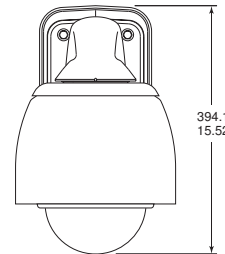

- **Password Control:** This feature allows the installer to determine the security level of dome commands. Available settings are as follows:

- **Low:** any user can access any option.
- **Medium:** a published command unlocks the commands

[OFF-90-ENTER].

- **High:** a four digit, modifiable password is required to unlock the commands.

Installation/configuration notes