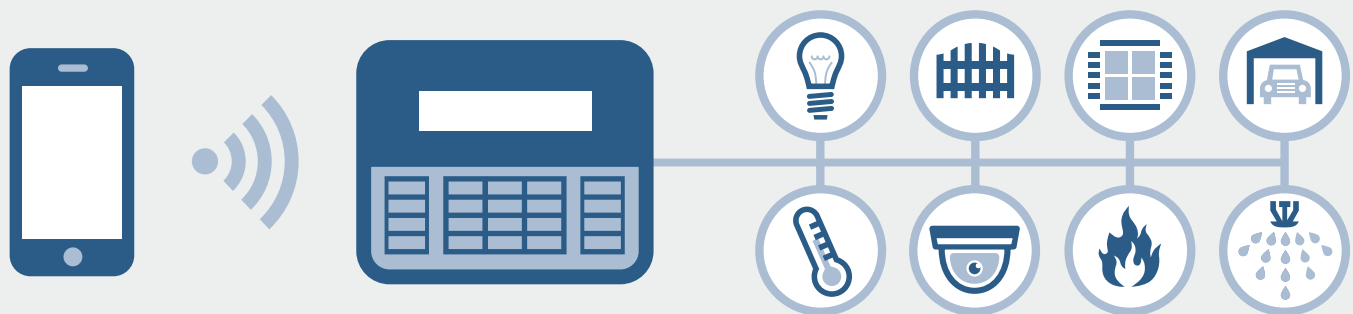

B:more

B Series Control Panels to protect home and family

BOSCH

Invented for life

B:more:secure

Get more for your security investment. Your home is one of your most important assets, and you want the most value from your security system. B Series control panels give you more with a flexible, integrated security solution for intrusion and fire detection that is easy to use and can even be operated from your smart phone.

B:more:at ease

Each control panel works around the clock checking for open windows and doors, monitoring smoke detectors and performing other services to keep your home and family secure. It provides safeguards against fire, carbon monoxide (CO) gas, burglars, vandalism, and more.

When changes are detected, the control panel sends event notifications—such as alarms, or temperature or CO gas level warnings—directly to your email or mobile phone, ensuring you are always up to date on the status of your home. Keep an eye on your family and property, even when you are not there.