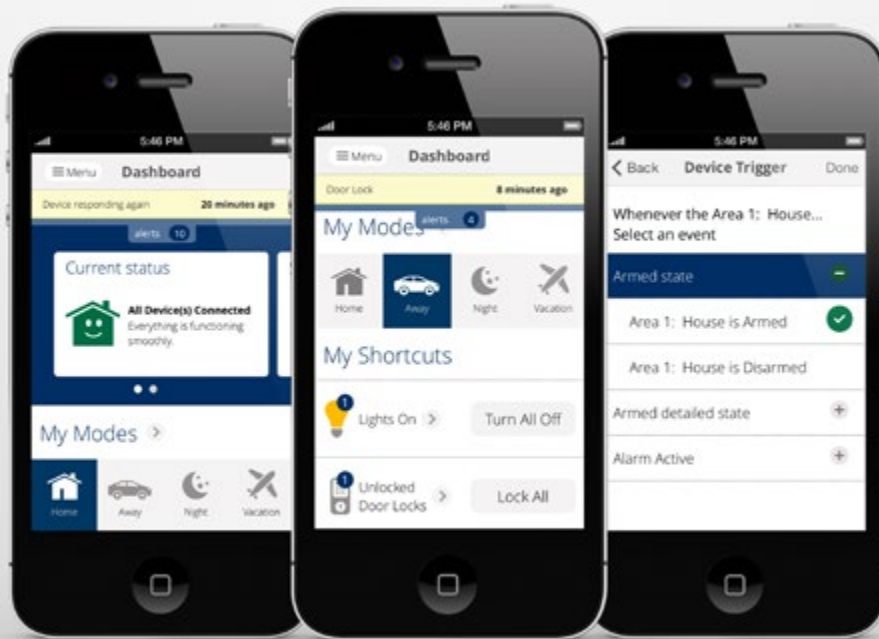

Bosch keypads guide you through system control with just a few simple steps. Or, turn the system on or off with a wireless keyfob—making access easy when your hands are full, you are in a hurry, or you have limited strength or mobility.

Convenient Wireless Keyfob

B:more:aware

See what is happening at your home from a remote desktop, smart phone, or tablet. Anything that creates an event or alarm in the panel can trigger camera actions. For example, get a video snapshot sent to your email anytime the system is turned on or off. Or use the video motion detection capabilities built in to Bosch IP cameras to trigger an event or alarm where traditional detectors aren't feasible—like whenever someone enters the backyard. You get more information about what is happening at your home and about the safety and security of your family.

B:more:connected

Use your home's Internet connection to send reports to the alarm monitoring company, eliminating the need for a phone line and reducing your costs. The control panel supports both current and future Internet Protocols to ensure your investment is protected as technology changes. Or, you can use a cellular transmitter for complete wireless communication. With plug-in modules, you have the flexibility to choose the connection that works best with your home's existing technology.

B:more:automated

Combine the control panel with the G100 Z-Wave Home Control Gateway, to connect Z-Wave devices—such as lighting controls, door locks, temperature sensors, and more—for home automation and remote monitoring. Automatically turn on the security system when you