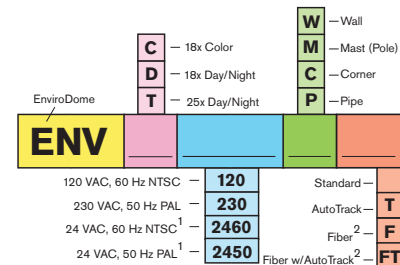

¹ No transformer included. Customer must supply 24 VAC, 50/60 Hz transformer (ENV-PSU or equivalent).

Not available with fiber optic option.

² Fiber option only available in kits with transformers. For kits without transformers, an LTC 4628 may be used with standard ENV kit. Each fiber kit requires an LTC 4629 at the system.

Example: **ENV C 230 W T**

- EnviroDome
- Color
- 230 VAC 50 Hz
- Wall Mount
- AutoTrack