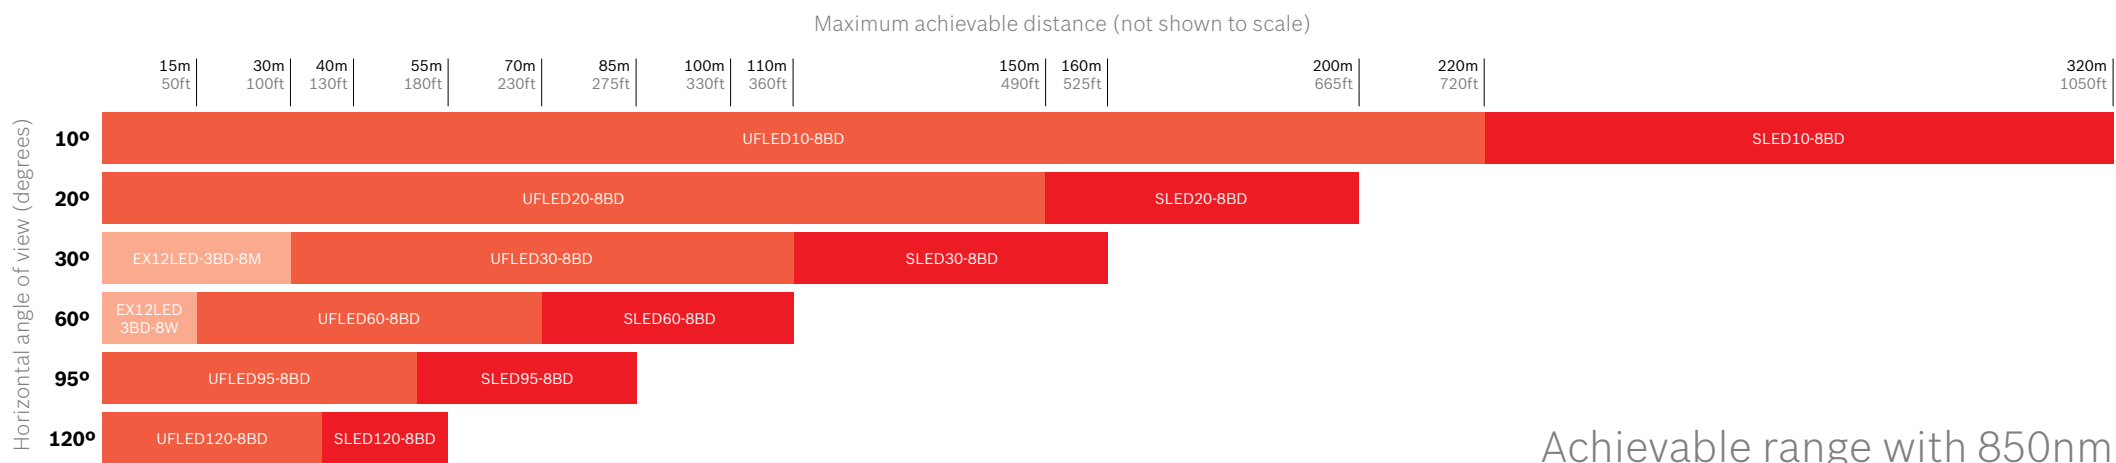

CCTV Illumination from Bosch

Infrared distance chart

BOSCH
Invented for life

Achievable distance is dependent on camera & lens characteristics. Use a high performance 1/2" format & IR corrected lens at F1.4 to achieve a minimum SN ratio of 20dB