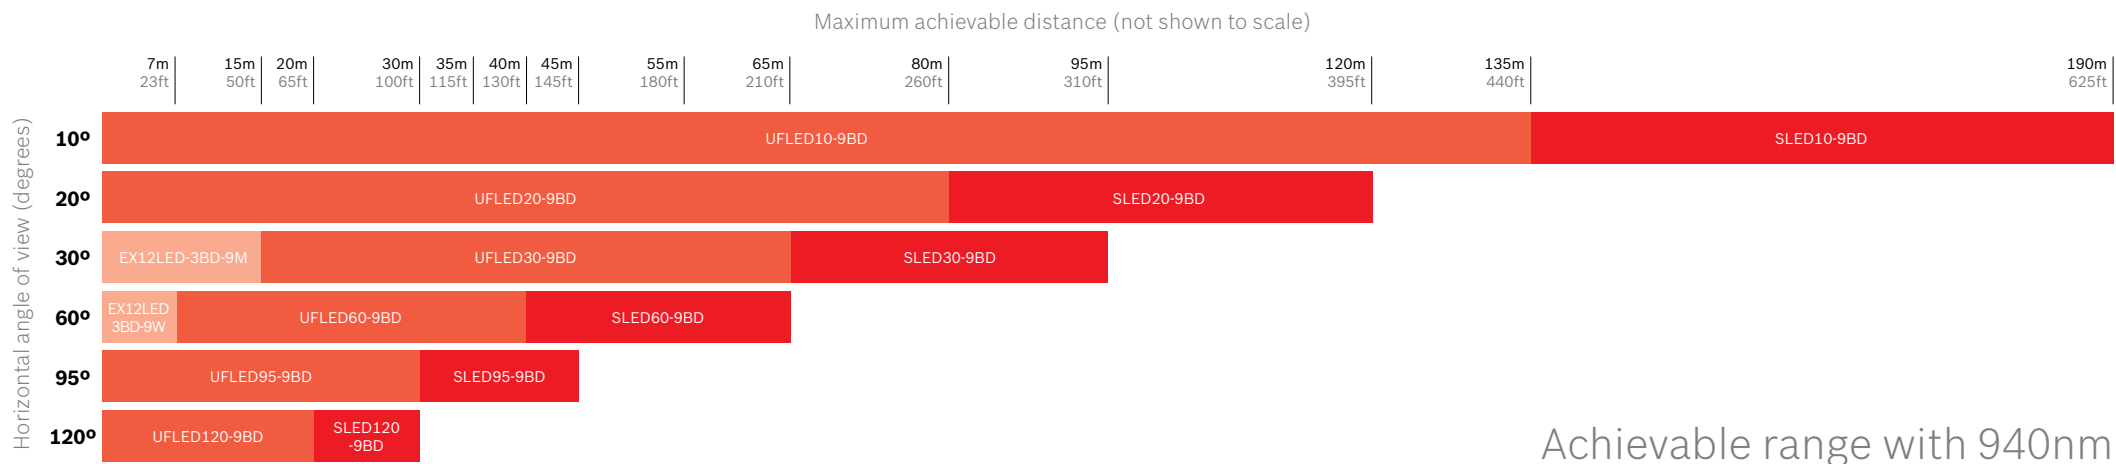

CCTV Illumination from Bosch

Infrared distance chart

BOSCH
Invented for life

Achievable distance is dependent on camera & lens characteristics. Use a high performance 1/2" format & IR corrected lens at F1.4 to achieve a minimum SN ratio of 20dB

For more information visit our website or contact your local Bosch representative www.boschsecurity.com

CCTV Illumination from Bosch

White light distance chart

BOSCH
Invented for life

Achievable range with visible white light