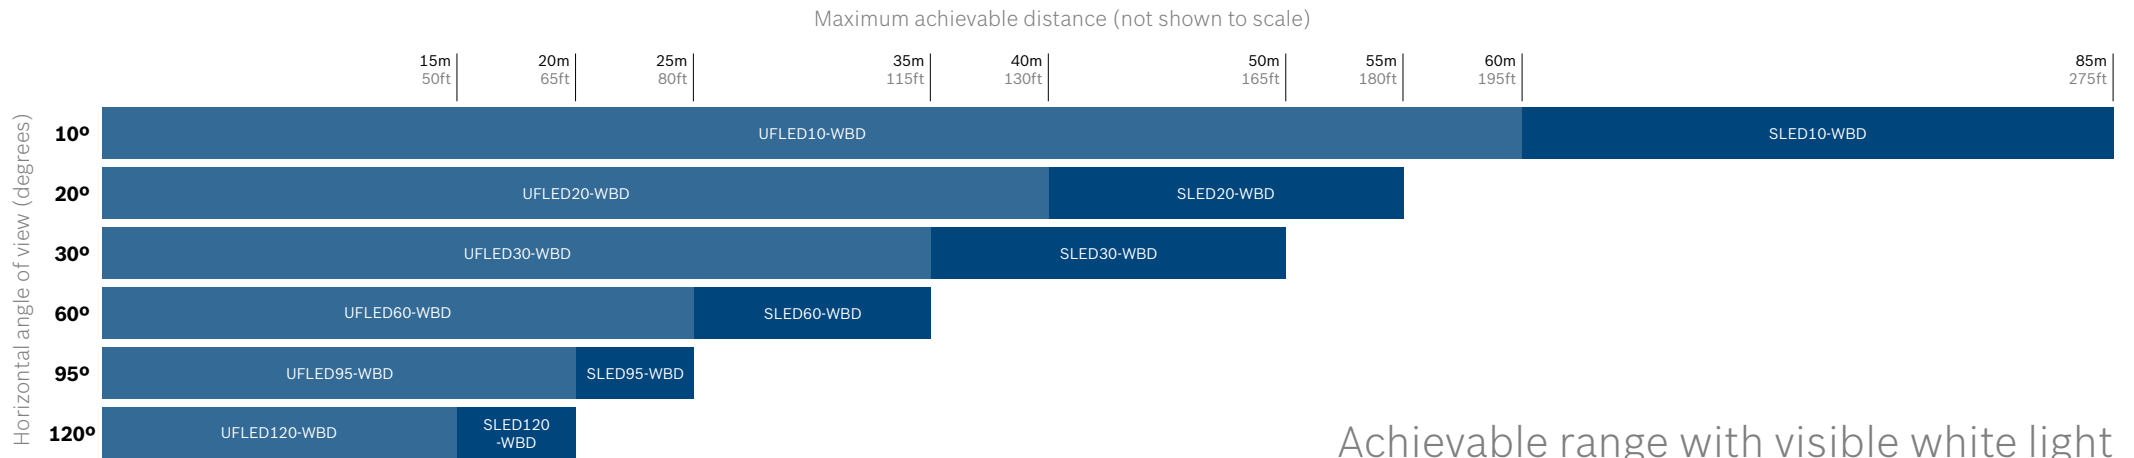

CCTV Illumination from Bosch

Infrared distance chart

BOSCH
Invented for life

Achievable distance is dependent on camera & lens characteristics. Use a high performance 1/2" format & IR corrected lens at F1.4 to achieve a minimum SN ratio of 20dB

For more information visit our website or contact your local Bosch representative www.boschsecurity.com

CCTV Illumination from Bosch

White light distance chart

BOSCH
Invented for life

Achievable range with visible white light