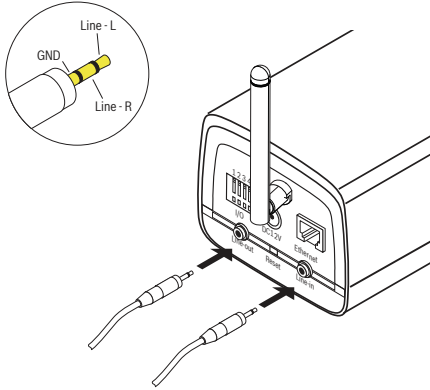

IP Camera 200 Series HD - NBC-265-W - Quick Install

This device complies with part 15 of the FCC Rules. Operation is subject to the following two conditions:

1. This device may not cause harmful interference, and
2. This device must accept any interference received, including interference that may cause undesired operation.

5

Audio

Line in: 9 kOhm typ., 200 mVrms
 Line out: 16 Ohm min. 200 mVrms (earphone compatible)

6

Bosch Video Client

7

Bosch Video Client Wizard

Default IP: 192.168.0.1