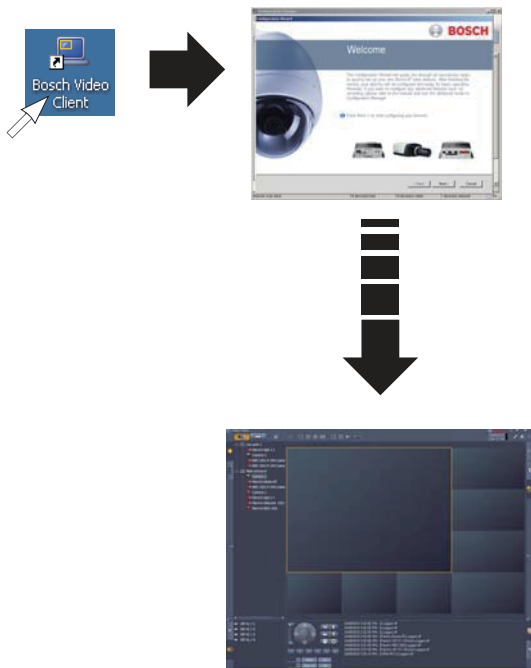

IP Camera 200 Series HD - NBC-265-W - Quick Install

This device complies with part 15 of the FCC Rules. Operation is subject to the following two conditions:

1. This device may not cause harmful interference, and
2. This device must accept any interference received, including interference that may cause undesired operation.

5

Audio

Line in: 9 kOhm typ., 200 mVrms
 Line out: 16 Ohm min. 200 mVrms (earphone compatible)

6

Bosch Video Client

7

Bosch Video Client Wizard

Default IP: 192.168.0.1