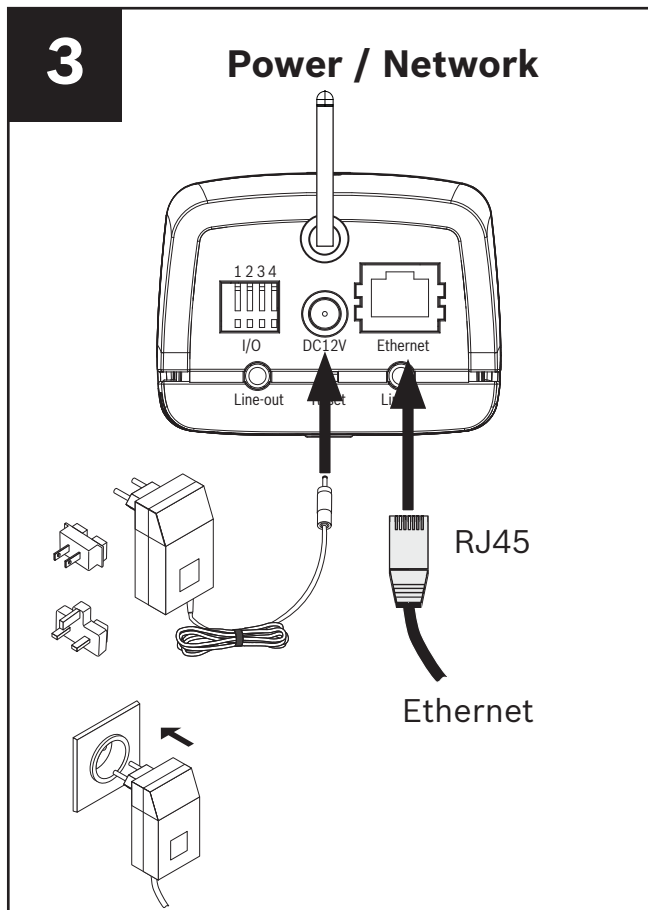

IP Camera 200 Series HD - NBC-265-W - Quick Install

This device complies with part 15 of the FCC Rules. Operation is subject to the following two conditions:

1. This device may not cause harmful interference, and
2. This device must accept any interference received, including interference that may cause undesired operation.

5

Audio

Line in: 9 kOhm typ., 200 mVrms
 Line out: 16 Ohm min. 200 mVrms (earphone compatible)

6

Bosch Video Client

7

Bosch Video Client Wizard

Default IP: 192.168.0.1