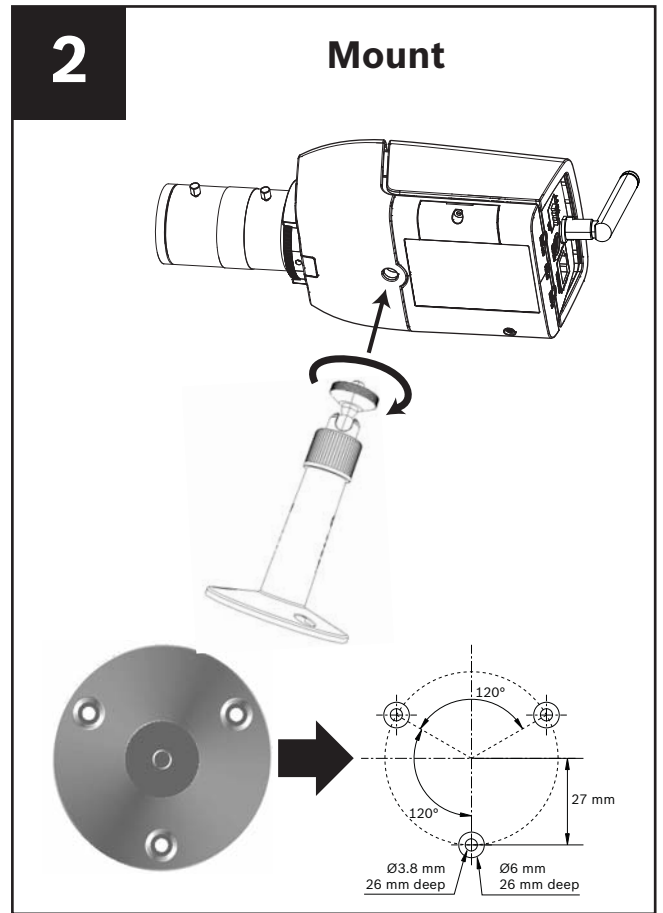

IP Camera 200 Series HD - NBC-265-W - Quick Install

This device complies with part 15 of the FCC Rules. Operation is subject to the following two conditions:

1. This device may not cause harmful interference, and
2. This device must accept any interference received, including interference that may cause undesired operation.

5

Audio

Line in: 9 kOhm typ., 200 mVrms
 Line out: 16 Ohm min. 200 mVrms (earphone compatible)

6

Bosch Video Client

7

Bosch Video Client Wizard

Default IP: 192.168.0.1