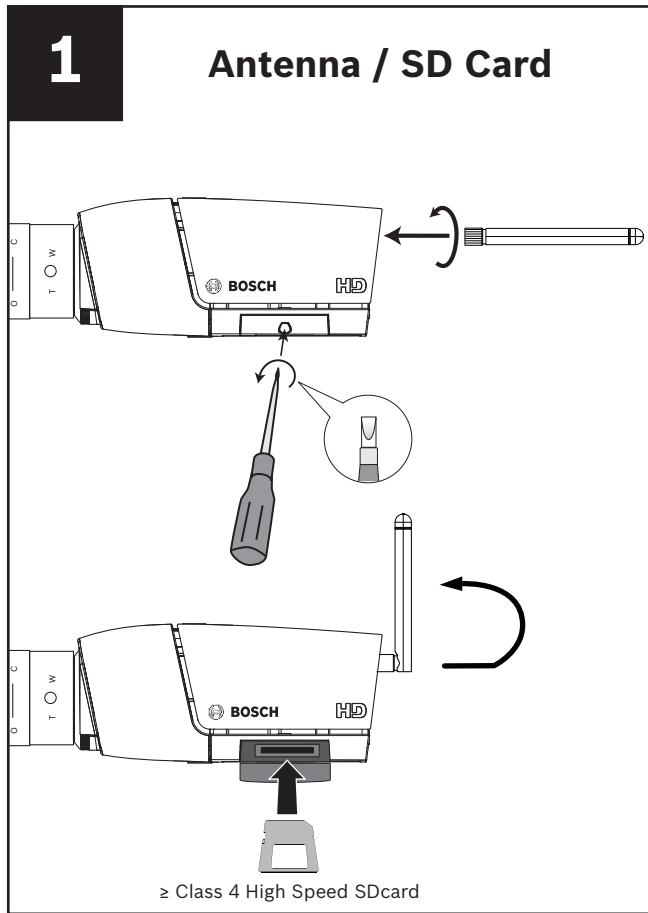

IP Camera 200 Series HD - NBC-265-W - Quick Install

This device complies with part 15 of the FCC Rules. Operation is subject to the following two conditions:

1. This device may not cause harmful interference, and
2. This device must accept any interference received, including interference that may cause undesired operation.

5

Audio

Line in: 9 kOhm typ., 200 mVrms
 Line out: 16 Ohm min. 200 mVrms (earphone compatible)

6

Bosch Video Client

7

Bosch Video Client Wizard

Default IP: 192.168.0.1

8

Adjust