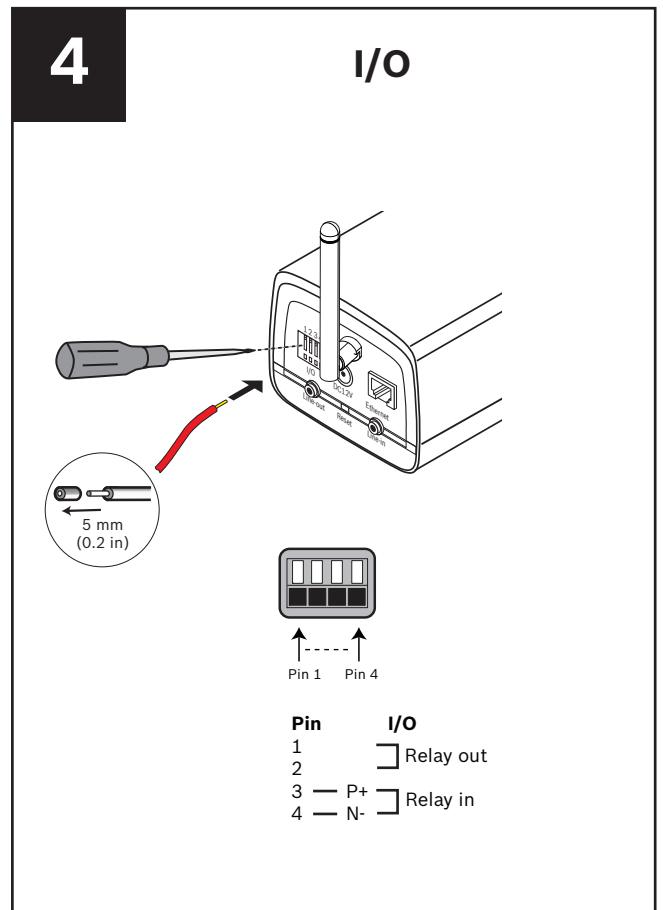

IP Camera 200 Series HD - NBC-265-W - Quick Install

This device complies with part 15 of the FCC Rules. Operation is subject to the following two conditions:

1. This device may not cause harmful interference, and
2. This device must accept any interference received, including interference that may cause undesired operation.

5

Audio

Line in: 9 kOhm typ., 200 mVrms
 Line out: 16 Ohm min. 200 mVrms (earphone compatible)

6

Bosch Video Client

7

Bosch Video Client Wizard

Default IP: 192.168.0.1