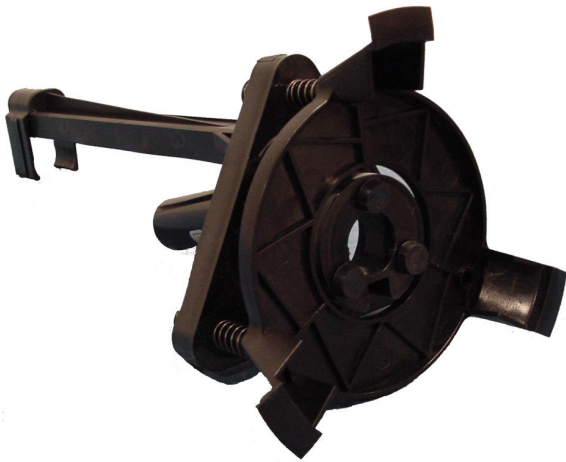

FAA-500-RTL Exchanger Device

The FAA-500-RTL Exchanger Device for the insertion and removal of detectors of the 500 and 520 Series, fits on the SOLO100 Telescopic Access Pole.

Parts Included

| Qty. | Components |
|------|----------------------------------------------------------------------|
| 1 | FAA-500-RTL Exchanger Device for Detectors of the 500 and 520 Series |

Note The SOLO100 Telescopic Access Pole is not included in the scope of delivery.

Ordering Information

FAA-500-RTL Exchanger Device
for Detectors of the 500 and 520 Series

FAA-500-RTL

Americas:
Bosch Security Systems, Inc.
130 Perinton Parkway
Fairport, New York, 14450, USA
Phone: +1 800 289 0096
Fax: +1 585 223 9180
security.sales@us.bosch.com
www.boschsecurity.us