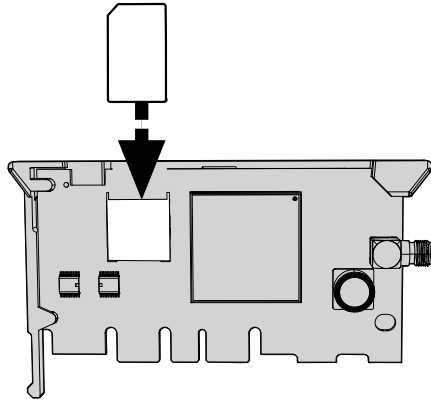

Conettix Plug-in cellular module GPRS B442

en Installation Manual

Bosch Security Systems, Inc.
130 Perinton Parkway
Fairport, NY 14450
USA

www.boschsecurity.com

Bosch Sicherheitssysteme GmbH
Robert-Bosch-Ring 5
85630 Grasbrunn
Germany

1

2

3

5

6

For detailed documentation, go to:
www.conetix.com/Cellular.aspx >
Cellular Portal Login

0°C to +49°C
(+32°F to +120°F)

0% to 93%
non-condensing