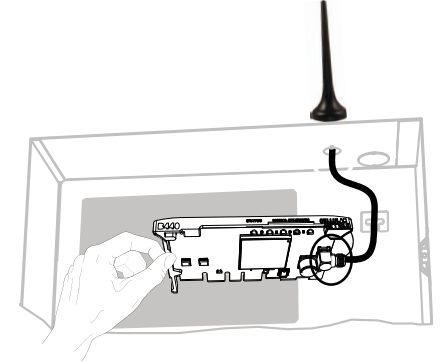

1

2

3

5

6

For detailed documentation, go to:
www.conetix.com/Cellular.aspx >
Cellular Portal Login

0°C to +49°C
(+32°F to +120°F)

0% to 93%
non-condensing

12 V nominal 12
60 mA standby
150 mA maximum

4 Bands GPRS: 850/900/1800/1900 MHz
Class 4 (2 W, 33 dBm) @ GSM 850/900
Class 1 (1 W, 30 dBm) @ GSM 1800/1900

3V/1.8V SIM
(compliant with
GSM 11.12
recommendation)